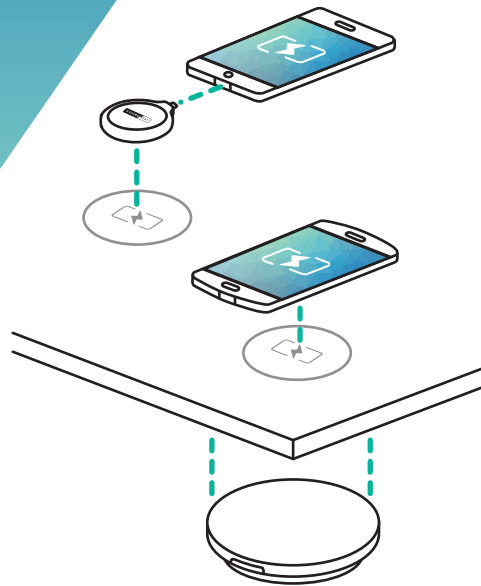

PROVIDE POWER WITHOUT WIRES

MEETING ROOMS | WORKSTATIONS |
COMMON SPACES | BOARDROOMS

ChargeSpot is the most aesthetic way to add power to corporate offices. ChargeSpot installs underneath a table and creates a wireless charging zone on top for smartphones and tablets. This seamless solution maintains the beauty of your design by avoiding unsightly wires, USB grommets or outlets.

ChargeSpot is simple to use, works with all phones and tablets and installs in almost any surface.

CREATE FUNCTIONAL SPACE

Installs underneath a table and eliminates cords supporting a more mobile and flexible workspace

DESIGN FRIENDLY ALTERNATIVE TO USB

ChargeSpot replaces unsightly USB ports with a seamless solution that doesn't impact the design or aesthetic of your space.

ELEGANT POWER FOR CLIENTS

Provide a highly demanded amenity in client facing spaces that also demonstrates innovative design.